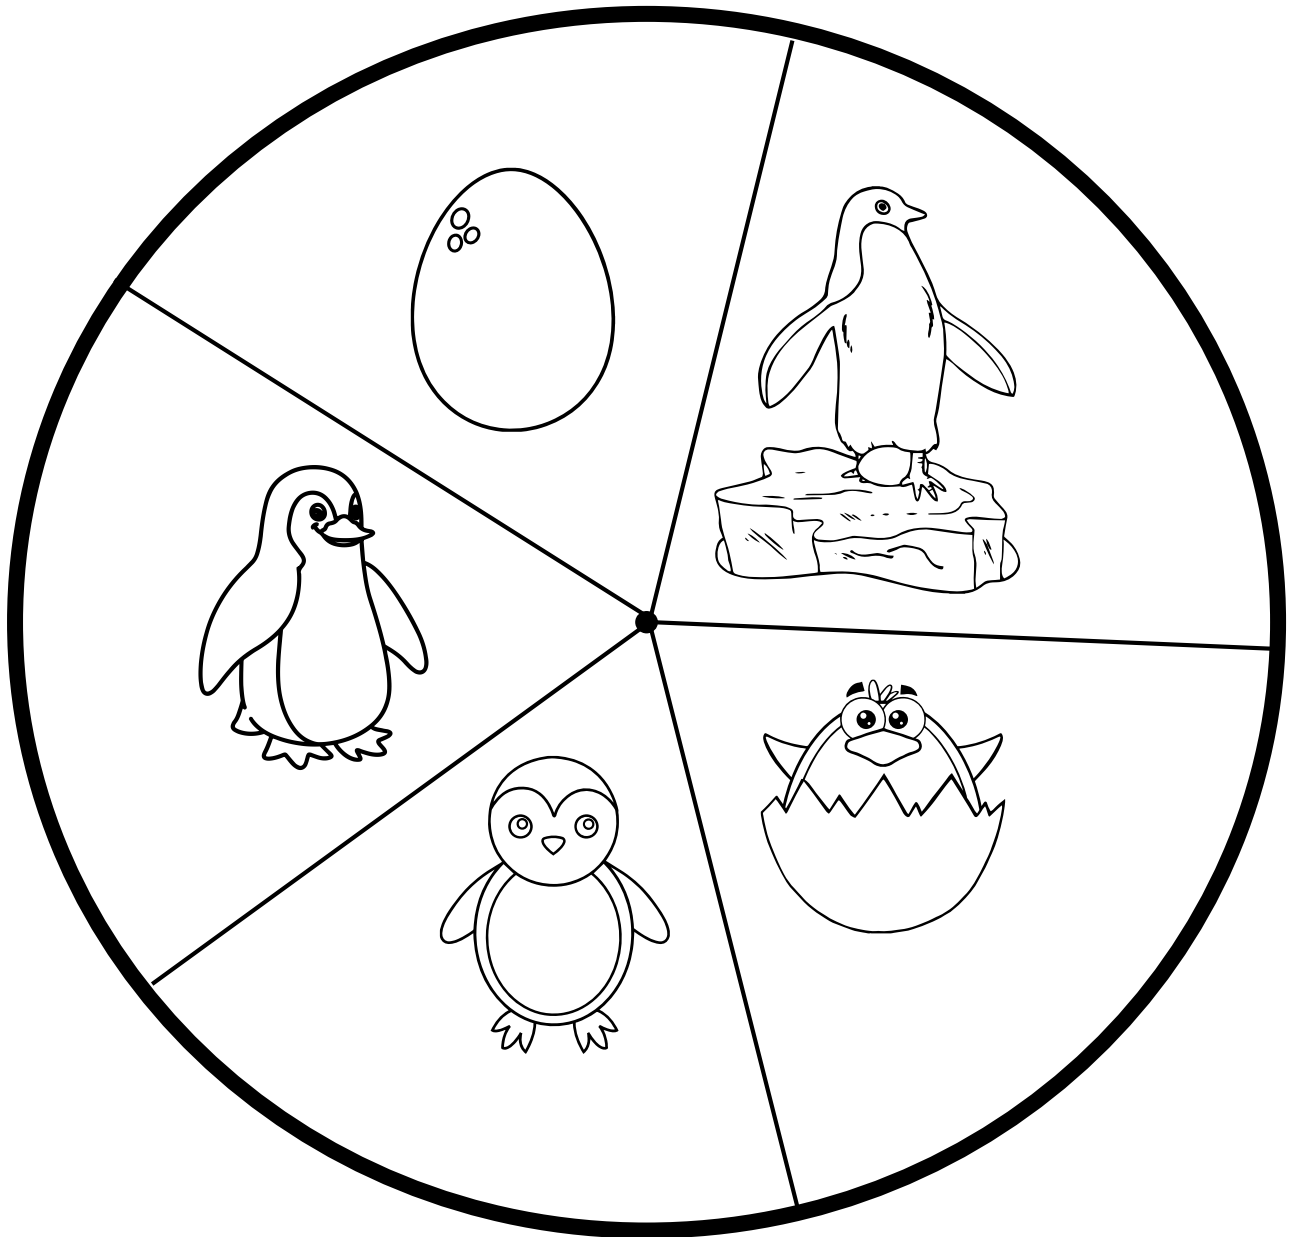

## Instruction:

- Print out the provided penguin body parts. Cut them out and assemble them to create a penguin.
- Print out the wheel and the wheel card. Cut out the wheel and glue it onto the penguin's body shape. Make sure the wheel is aligned with the appropriate sections of the penguin.
- Print out the Emergent Reader and read the sentences about penguins.
- Use the Penguin Life Cut and Paste page. Cut out the pictures of the penguin life cycle and paste them into the corresponding sections on the page.
- Refer to the Penguin Life Cycle Anchor Chart to learn and discuss the different stages of the turkey life cycle.
- Lastly, add a penguin life cycle to the worksheet. Cut out the pictures of the penguin life cycle and paste them into the provided spaces on the page.

Direction: Color the penguin wings and cut them and place them into the head shape back part.

Direction: Color the body shape with black color and cut it .

Direction: Color the body shape with black color and cut it .

Direction: color the leg shape with orange color then cut it.

Direction: color the leg shape with orange color then cut it.

# Penguin Life cycle wheel

Here is the egg

Here is the incubation.

Here is the hatching.

Here is the chick.

Here is the penguin.

Penguin hunts for fish.

Penguin learns to swim.